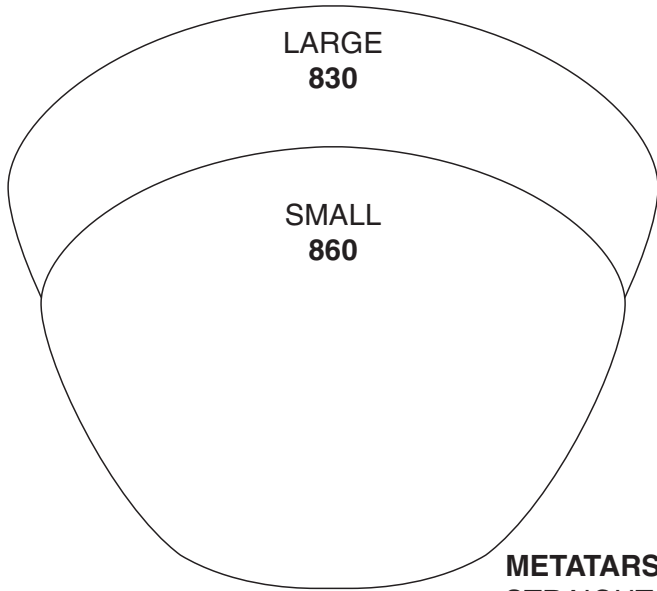

Guard • Traveler • Silverite

SIZE REFERENCE CHART
All products shown actual size

METATARSAL PADS
STRAIGHT PATTERN
MOLDED RUBBER

**LONGITUDINAL
SCAPHOID PADS**
MOLDED RUBBER

TONGUE PADS

LEVELWALK HEEL WEDGES
MOLDED RUBBER

OVER ►

Guard • Traveler • Silverite

SIZE REFERENCE CHART
All products shown actual size

METATARSAL PADS
STRAIGHT PATTERN
SPONGE RUBBER

**LONGITUDINAL
SCAPHOID PADS**
SPONGE RUBBER

OVAL HEEL WEDGES
SPONGE RUBBER

METATARSAL PADS
LEFT & RIGHT
PATTERN
MOLDED RUBBER

OVER ►

SIZE REFERENCE CHART

All products shown actual size

CORK OR FOAM TAPS (JIMMIES)

158 FOAM 58C - 1/16" CORK
58CH - 3/32" HEAVY CORK