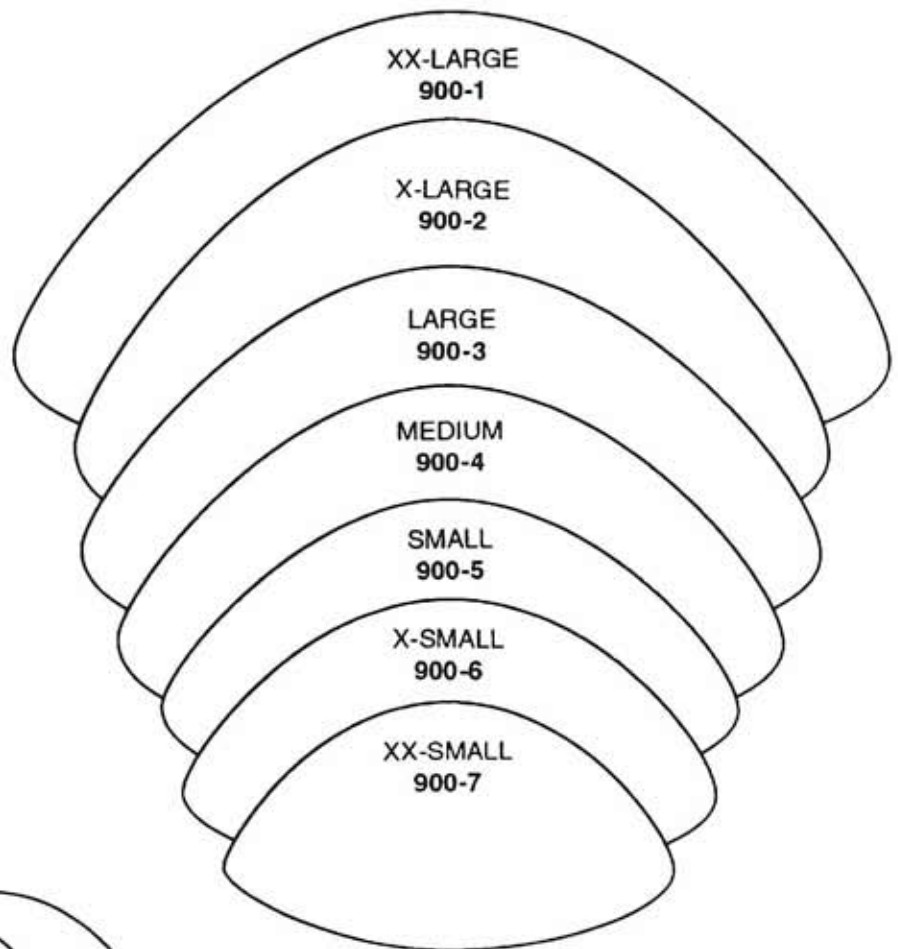

Guard • Traveler • Silverite

SIZE REFERENCE CHART
All products shown actual size

METATARSAL PADS
STRAIGHT PATTERN
MOLDED RUBBER

**LONGITUDINAL
SCAPHOID PADS**
MOLDED RUBBER

TONGUE PADS

LEVELWALK HEEL WEDGES
MOLDED RUBBER

OVER ►

Guard • Traveler • Silverite

SIZE REFERENCE CHART
All products shown actual size

METATARSAL PADS
STRAIGHT PATTERN
SPONGE RUBBER

**LONGITUDINAL
SCAPHOID PADS**
SPONGE RUBBER

OVAL HEEL WEDGES
SPONGE RUBBER

METATARSAL PADS
LEFT & RIGHT
PATTERN
MOLDED RUBBER

OVER ►

SIZE REFERENCE CHART

All products shown actual size

CORK OR FOAM TAPS (JIMMIES)

158 FOAM 58C - 1/16" CORK
58CH - 3/32" HEAVY CORK