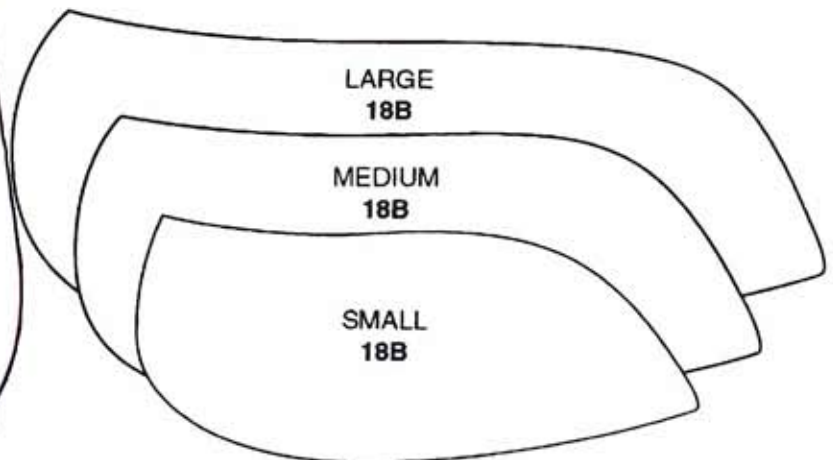

Guard • Traveler • Silverite

SIZE REFERENCE CHART
All products shown actual size

METATARSAL PADS
STRAIGHT PATTERN
MOLDED RUBBER

**LONGITUDINAL
SCAPHOID PADS**
MOLDED RUBBER

TONGUE PADS

LEVELWALK HEEL WEDGES
MOLDED RUBBER

OVER ►

Guard • Traveler • Silverite

SIZE REFERENCE CHART
All products shown actual size

METATARSAL PADS
STRAIGHT PATTERN
SPONGE RUBBER

**LONGITUDINAL
SCAPHOID PADS**
SPONGE RUBBER

OVAL HEEL WEDGES
SPONGE RUBBER

METATARSAL PADS
LEFT & RIGHT
PATTERN
MOLDED RUBBER

OVER ►

SIZE REFERENCE CHART

All products shown actual size

CORK OR FOAM TAPS (JIMMIES)

158 FOAM 58C - 1/16" CORK
58CH - 3/32" HEAVY CORK