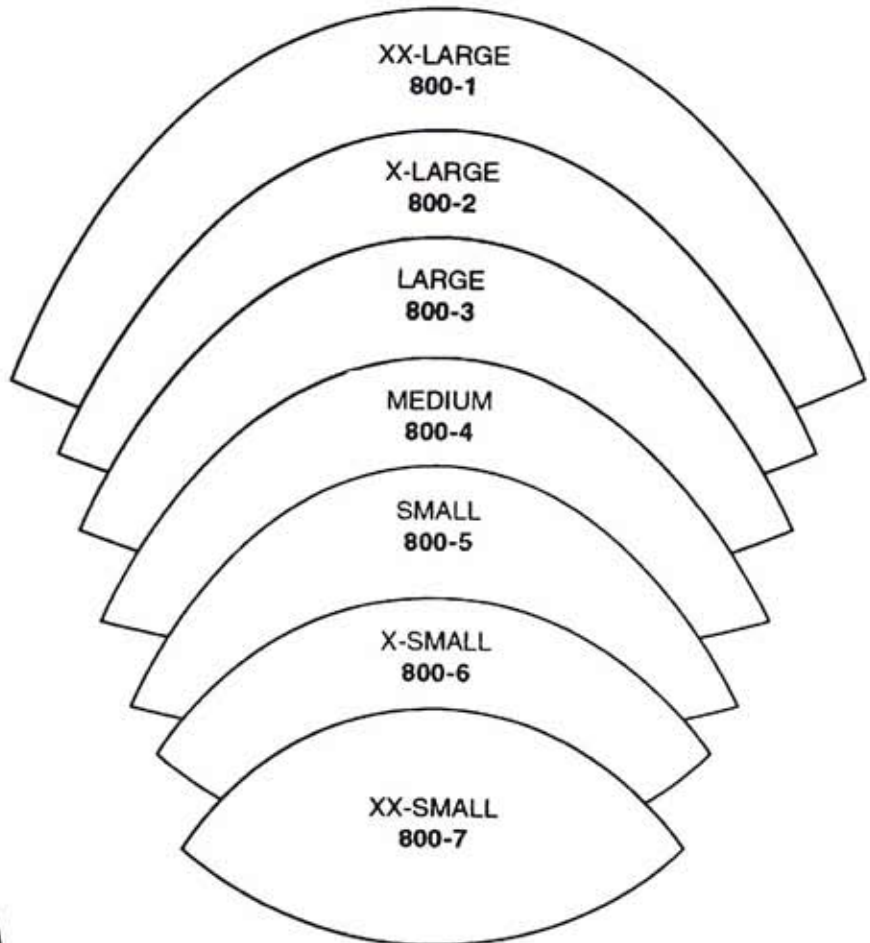

Guard • Traveler • Silverite

SIZE REFERENCE CHART
All products shown actual size

METATARSAL PADS
STRAIGHT PATTERN
MOLDED RUBBER

**LONGITUDINAL
SCAPHOID PADS**
MOLDED RUBBER

TONGUE PADS

LEVELWALK HEEL WEDGES
MOLDED RUBBER

OVER ►

Guard • Traveler • Silverite

SIZE REFERENCE CHART
All products shown actual size

METATARSAL PADS
STRAIGHT PATTERN
SPONGE RUBBER

**LONGITUDINAL
SCAPHOID PADS**
SPONGE RUBBER

OVAL HEEL WEDGES
SPONGE RUBBER

METATARSAL PADS
LEFT & RIGHT
PATTERN
MOLDED RUBBER

OVER ►

SIZE REFERENCE CHART

All products shown actual size

CORK OR FOAM TAPS (JIMMIES)

158 FOAM 58C - 1/16" CORK
58CH - 3/32" HEAVY CORK