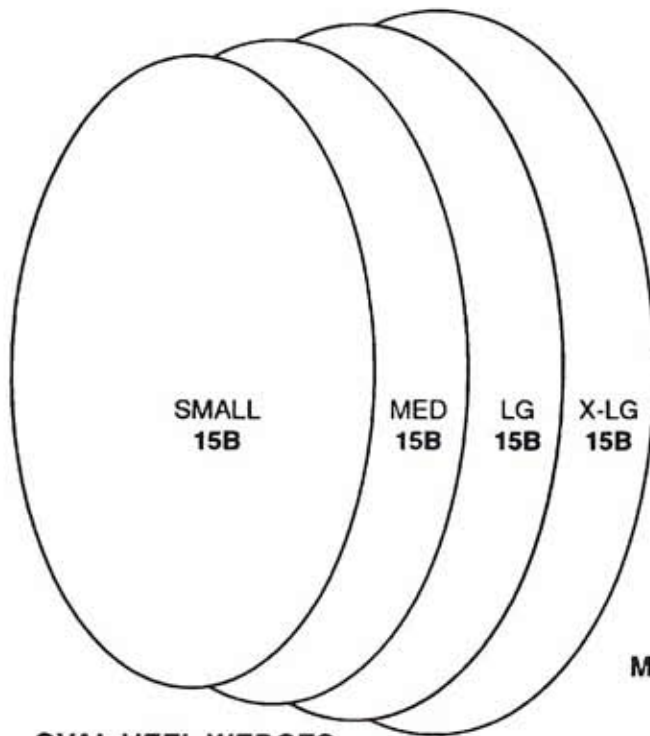

Guard • Traveler • Silverite

SIZE REFERENCE CHART
All products shown actual size

METATARSAL PADS
STRAIGHT PATTERN
MOLDED RUBBER

**LONGITUDINAL
SCAPHOID PADS**
MOLDED RUBBER

TONGUE PADS

LEVELWALK HEEL WEDGES
MOLDED RUBBER

OVER ►

Guard • Traveler • Silverite

SIZE REFERENCE CHART
All products shown actual size

METATARSAL PADS
STRAIGHT PATTERN
SPONGE RUBBER

**LONGITUDINAL
SCAPHOID PADS**
SPONGE RUBBER

OVAL HEEL WEDGES
SPONGE RUBBER

METATARSAL PADS
LEFT & RIGHT
PATTERN
MOLDED RUBBER

OVER ►

SIZE REFERENCE CHART

All products shown actual size

CORK OR FOAM TAPS (JIMMIES)

158 FOAM 58C - 1/16" CORK
58CH - 3/32" HEAVY CORK