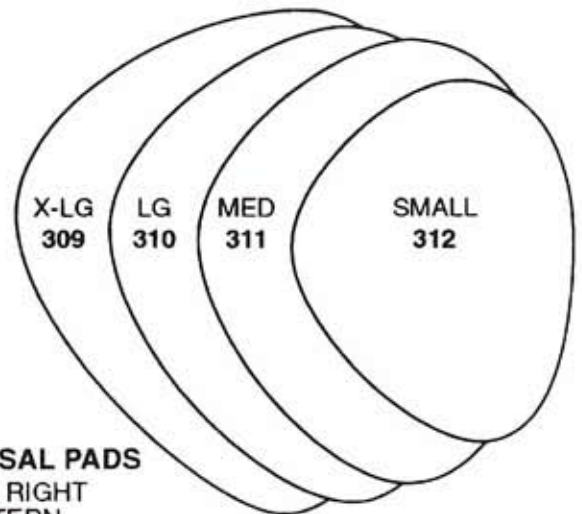

Guard • Traveler • Silverite

SIZE REFERENCE CHART
All products shown actual size

METATARSAL PADS
STRAIGHT PATTERN
MOLDED RUBBER

**LONGITUDINAL
SCAPHOID PADS**
MOLDED RUBBER

TONGUE PADS

LEVELWALK HEEL WEDGES
MOLDED RUBBER

OVER ►

Guard • Traveler • Silverite

SIZE REFERENCE CHART
All products shown actual size

METATARSAL PADS
STRAIGHT PATTERN
SPONGE RUBBER

**LONGITUDINAL
SCAPHOID PADS**
SPONGE RUBBER

OVAL HEEL WEDGES
SPONGE RUBBER

METATARSAL PADS
LEFT & RIGHT
PATTERN
MOLDED RUBBER

OVER ►

SIZE REFERENCE CHART

All products shown actual size

CORK OR FOAM TAPS (JIMMIES)

158 FOAM 58C - 1/16" CORK
58CH - 3/32" HEAVY CORK