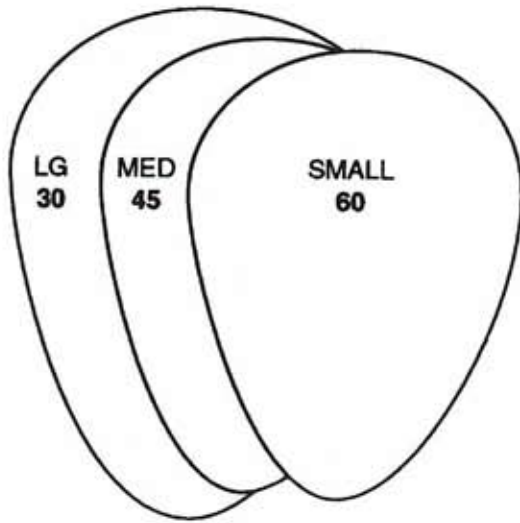

Guard • Traveler • Silverite

SIZE REFERENCE CHART
All products shown actual size

METATARSAL PADS
STRAIGHT PATTERN
MOLDED RUBBER

**LONGITUDINAL
SCAPHOID PADS**
MOLDED RUBBER

TONGUE PADS

LEVELWALK HEEL WEDGES
MOLDED RUBBER

OVER ►

Guard • Traveler • Silverite

SIZE REFERENCE CHART
All products shown actual size

METATARSAL PADS
STRAIGHT PATTERN
SPONGE RUBBER

**LONGITUDINAL
SCAPHOID PADS**
SPONGE RUBBER

OVAL HEEL WEDGES
SPONGE RUBBER

METATARSAL PADS
LEFT & RIGHT
PATTERN
MOLDED RUBBER

OVER ►

SIZE REFERENCE CHART

All products shown actual size

CORK OR FOAM TAPS (JIMMIES)

158 FOAM 58C - 1/16" CORK
58CH - 3/32" HEAVY CORK