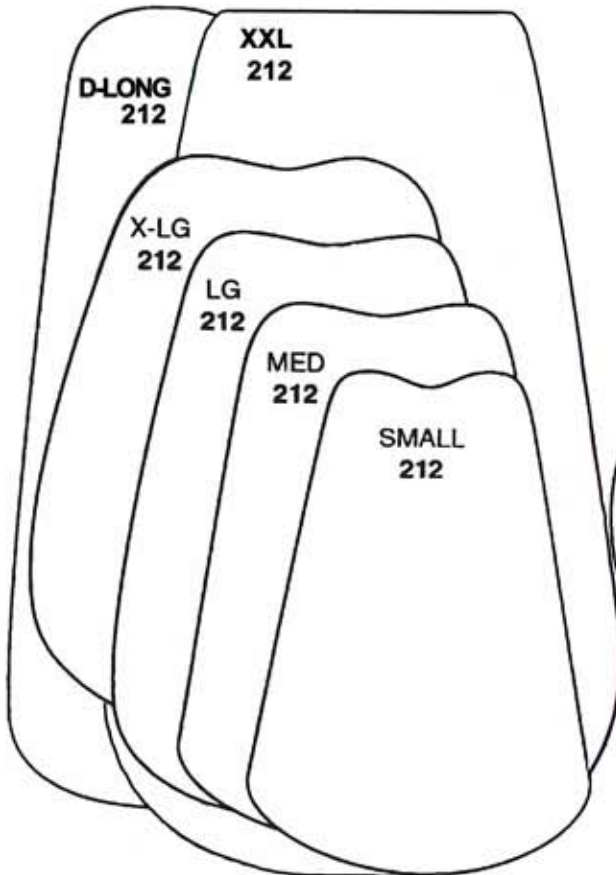

Guard • Traveler • Silverite

SIZE REFERENCE CHART
All products shown actual size

METATARSAL PADS
STRAIGHT PATTERN
MOLDED RUBBER

**LONGITUDINAL
SCAPHOID PADS**
MOLDED RUBBER

TONGUE PADS

LEVELWALK HEEL WEDGES
MOLDED RUBBER

OVER ►

Guard • Traveler • Silverite

SIZE REFERENCE CHART
All products shown actual size

METATARSAL PADS
STRAIGHT PATTERN
SPONGE RUBBER

**LONGITUDINAL
SCAPHOID PADS**
SPONGE RUBBER

OVAL HEEL WEDGES
SPONGE RUBBER

METATARSAL PADS
LEFT & RIGHT
PATTERN
MOLDED RUBBER

OVER ►

SIZE REFERENCE CHART

All products shown actual size

CORK OR FOAM TAPS (JIMMIES)

158 FOAM 58C - 1/16" CORK
58CH - 3/32" HEAVY CORK