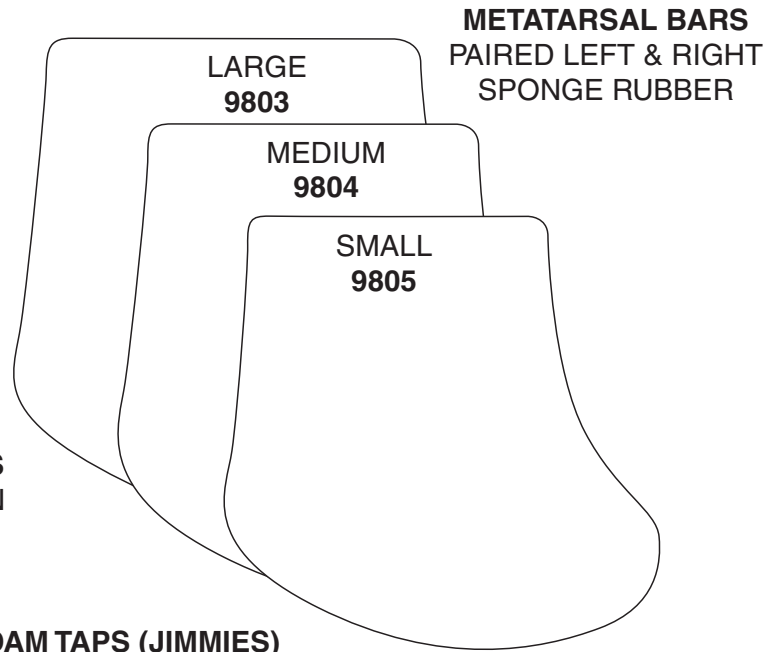

Guard • Traveler • Silverite

SIZE REFERENCE CHART
All products shown actual size

METATARSAL PADS
STRAIGHT PATTERN
MOLDED RUBBER

**LONGITUDINAL
SCAPHOID PADS**
MOLDED RUBBER

TONGUE PADS

LEVELWALK HEEL WEDGES
MOLDED RUBBER

OVER ►

Guard • Traveler • Silverite

SIZE REFERENCE CHART
All products shown actual size

METATARSAL PADS
STRAIGHT PATTERN
SPONGE RUBBER

**LONGITUDINAL
SCAPHOID PADS**
SPONGE RUBBER

OVAL HEEL WEDGES
SPONGE RUBBER

METATARSAL PADS
LEFT & RIGHT
PATTERN
MOLDED RUBBER

OVER ►

SIZE REFERENCE CHART

All products shown actual size

CORK OR FOAM TAPS (JIMMIES)

158 FOAM 58C - 1/16" CORK
58CH - 3/32" HEAVY CORK