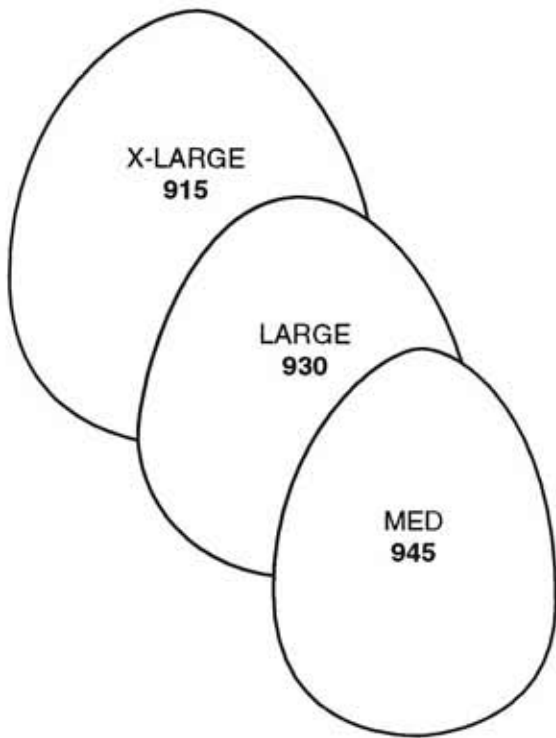

Guard • Traveler • Silverite

SIZE REFERENCE CHART
All products shown actual size

METATARSAL PADS
STRAIGHT PATTERN
MOLDED RUBBER

**LONGITUDINAL
SCAPHOID PADS**
MOLDED RUBBER

TONGUE PADS

LEVELWALK HEEL WEDGES
MOLDED RUBBER

OVER ►

Guard • Traveler • Silverite

SIZE REFERENCE CHART
All products shown actual size

METATARSAL PADS
STRAIGHT PATTERN
SPONGE RUBBER

**LONGITUDINAL
SCAPHOID PADS**
SPONGE RUBBER

OVAL HEEL WEDGES
SPONGE RUBBER

METATARSAL PADS
LEFT & RIGHT
PATTERN
MOLDED RUBBER

OVER ►

SIZE REFERENCE CHART

All products shown actual size

CORK OR FOAM TAPS (JIMMIES)

158 FOAM 58C - 1/16" CORK
58CH - 3/32" HEAVY CORK